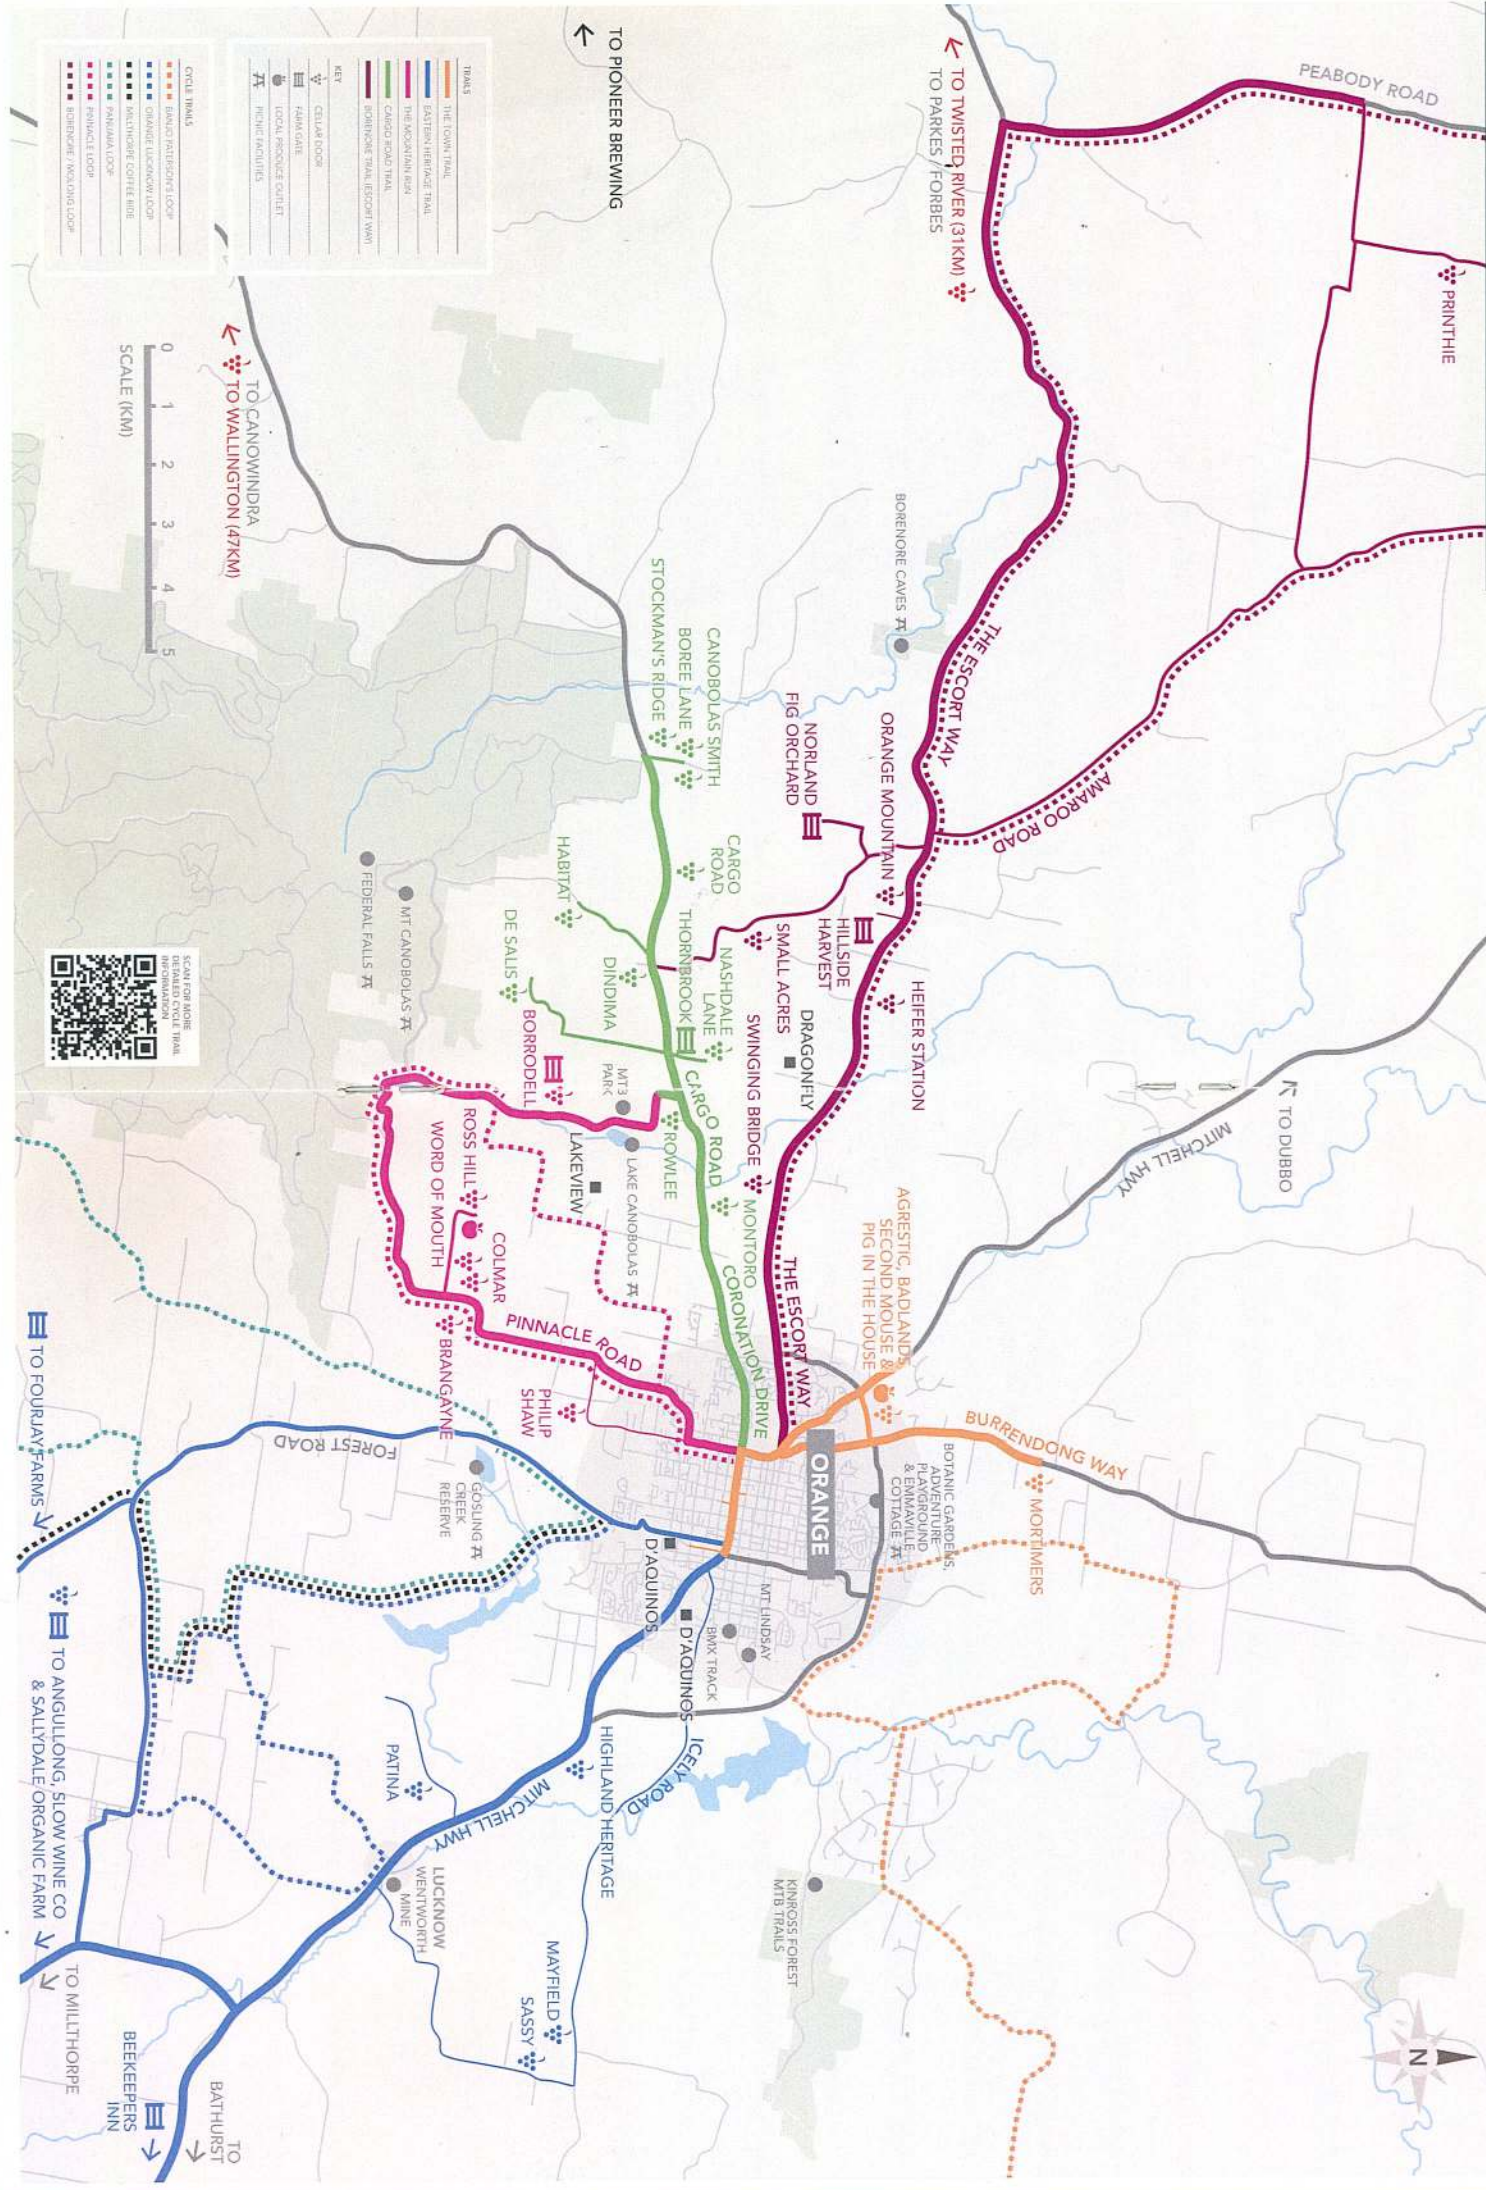

MAP 2: ORANGE DISTRICT INCLUDING CYCLE TRAILS

TRAILS	
	THE TOWN TRAIL
	EASTERN HERITAGE TRAIL
	THE MOUNTAIN TRAIL
	CARGO ROAD TRAIL
	HIGHLAND HERITAGE TRAIL
	THE ESCORT WAY
	HIGHLAND HERITAGE TRAIL

KEY	
	CELEBRITY HOME
	CHURCH
	WINDMILL
	LOCAL PERSONALITY
	TRICENTENARY MARKERS

CYCLE TRAILS	
	AMAROO RIDE/ESCORT LOOP
	ORANGE MOUNTAIN LOOP
	THE ESCORT WAY
	THE MOUNTAIN LOOP
	THE ESCORT WAY
	THE ESCORT WAY
	THE ESCORT WAY
	THE ESCORT WAY
	THE ESCORT WAY
	THE ESCORT WAY
	THE ESCORT WAY
	THE ESCORT WAY
	THE ESCORT WAY
	THE ESCORT WAY

TO PIONEER BREWING

TO TWISTED RIVER (31KM)

TO PARKES / FORBES

TO CANOWINDRA

TO WALLINGTON (47KM)

TO DUBBO

TO FOURLAY FARMS

TO ANGULLONG, SLOW WINE CO & SALTYDALE ORGANIC FARM

TO MILLTHORPE

TO BATHURST

TO BATHURST

TO MILLTHORPE

TO ANGULLONG, SLOW WINE CO & SALTYDALE ORGANIC FARM

TO FOURLAY FARMS

TO BATHURST

TO MILLTHORPE